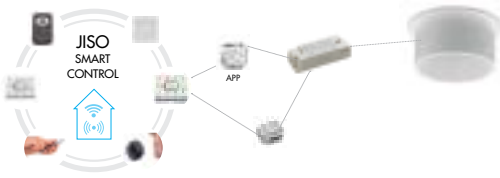

JISO Smart Control

HC70790

HC70701

1DH3

1DH1

1DH0

1PHB - GU10-GZ10

1PHG - GU10 100-240V