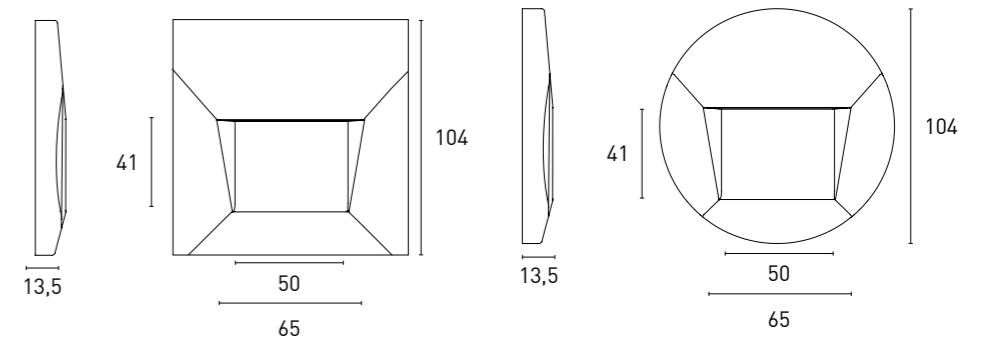

Color
White

Power
3W

Narrow Beam
3000K
IP54

I GOOMY

Step Wall. Indoor

Goomy is a wall-mounted luminaire for wall mounting to illuminate passageways or surfaces. It is small in size and does not take up much space. Its function is to bathe the wall in light, creating a decorative yet practical effect. The wall luminaire directs the light beam downwards, allowing the path or surface to be illuminated without glare or shadows. This type of luminaire is ideal for creating cosy and safe environments in corridors, stairways, entrances or terraces.