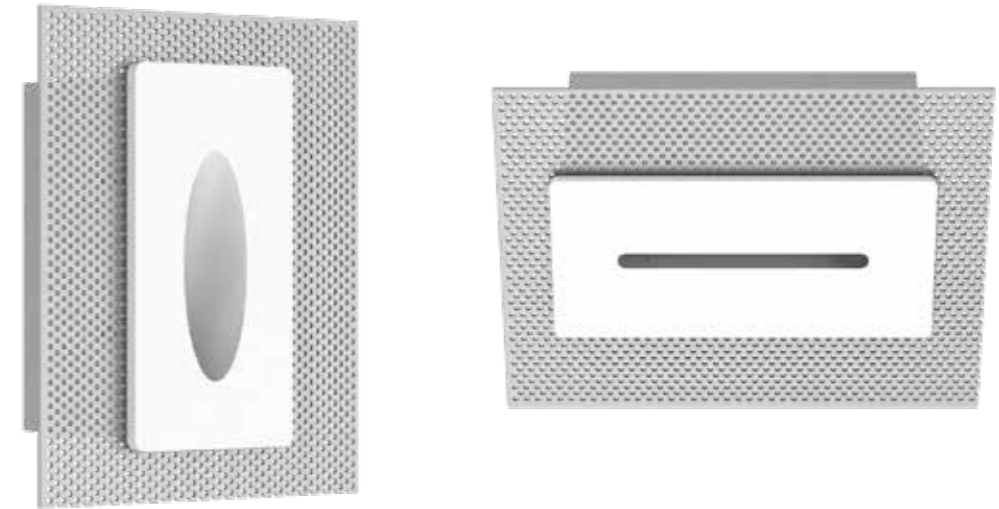

STEP WALL

Indoor

WODDIS

Step Wall. Indoor

Discover Woddis, the new step wall collection for indoors. It is a luminaire that projects a direct and clear light. Its design is based on straight and elegant lines, and it is available in 3 models with different sizes, finishes and shapes. Its discreet relief on the wall gives it a touch of distinction and style.

Color
White

Power
3W

Narrow Beam
3000K
IP54

ZARALA

Step Wall. Indoor

Zarala is an innovative proposal by JISO Iluminación to create cosy and modern atmospheres. It is a step wall with straight shapes, available in two versions. One of them projects an oval light that highlights the textures and colours of the walls, while the other emits a line of light that adds a touch of elegance and sophistication to spaces. Zarala is a model with a minimalist and functional design, ideal for illuminating corridors, terraces, staircases, ...

Color
White

Power
3W

Narrow Beam
3000K
IP54

I GOOMY

Step Wall. Indoor

Goomy is a wall-mounted luminaire for wall mounting to illuminate passageways or surfaces. It is small in size and does not take up much space. Its function is to bathe the wall in light, creating a decorative yet practical effect. The wall luminaire directs the light beam downwards, allowing the path or surface to be illuminated without glare or shadows. This type of luminaire is ideal for creating cosy and safe environments in corridors, stairways, entrances or terraces.