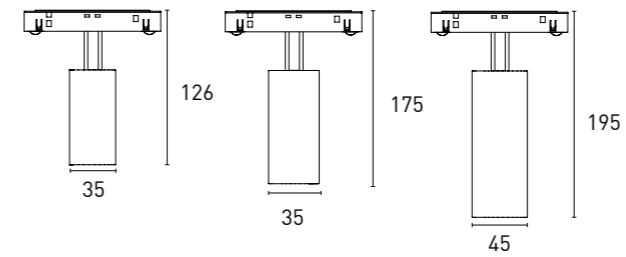

AKLY M

Magnetic. Indoor

Akly M is a versatile and functional luminaire, an aesthetic and minimalist solution for any environment. With it, you can offer freedom of design and the possibility of creating unique spaces thanks to creative compositions. You can choose between subtle or direct lighting, depending on your needs and preferences. Akly M is ideal for interior design, architecture, decoration and art projects, as it combines functionality, beauty and originality.

Color

White & Black

Power

5W, 8W, 10 W

Optional Optical

15°, 24°, 36°

CRI 90