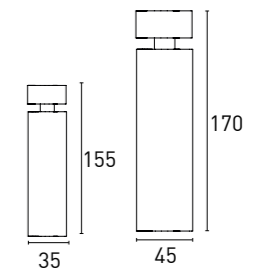

| AKLY S

Tubule. Indoor

Akly S is a luminaire with an elegant and simple design that adapts to any type of residential or commercial environment. Its adjustable head allows the light to be focused on the desired point, highlighting the products on display with clarity and sharpness. Akly S offers two power levels to suit the needs of any space, from small shop windows to large showrooms. Its high light output and low energy consumption make it an optimal solution for stylish and efficient lighting.

Color T.^a
3000K, 4000K

Power
5W, 10W

Optional Optical
15°, 24°, 36°, Zoom 15°-36°

CRI 90