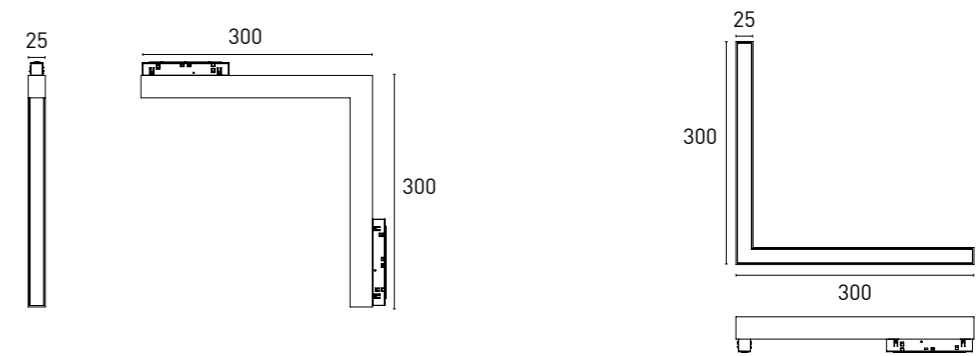

MILKY L&P

Magnetic. Indoor

Milky L and Milky P are an innovative solution for creating unique and personalised atmospheres. Their magnetic system allows the corner luminaires, which belong to the Caterpillar collection, to be easily attached and can be combined with other luminaires, both in their vertical and horizontal versions. In this way, creative and original lighting compositions can be created, adapted to each space and need. The corner luminaires emit a linear and uniform light, which is projected onto walls and ceilings, creating effects of volume and depth. Milky P and Milky L are ideal for interior design, architecture and design projects.

Color
White & Black

Power
20W

Optional Optical
105°

CRI 90