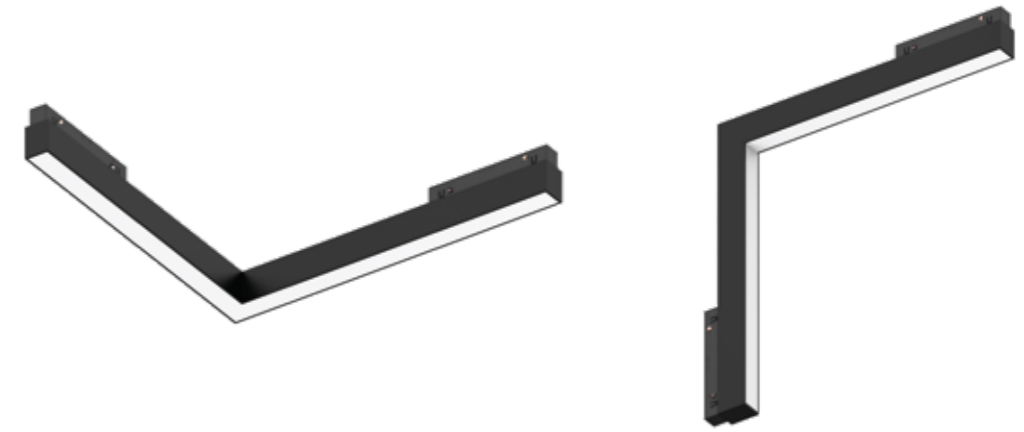

MAGNETIC

Indoor. Caterpillar. Low Voltage 48V

CREEPER

Magnetic. Indoor

Creeper is a luminaire where the art of balance and flexibility are fundamental. Its 360° cylindrical design provides homogeneous, soft and dot-free illumination. As if it were a ribbon, Creeper makes its way through spaces, creating a captivating composition that attracts the eye and enhances the ambience. Specially designed for decorative lighting.

Magnetic. Indoor

Milky L and Milky P are an innovative solution for creating unique and personalised atmospheres. Their magnetic system allows the corner luminaires, which belong to the Caterpillar collection, to be easily attached and can be combined with other luminaires, both in their vertical and horizontal versions. In this way, creative and original lighting compositions can be created, adapted to each space and need. The corner luminaires emit a linear and uniform light, which is projected onto walls and ceilings, creating effects of volume and depth. Milky P and Milky L are ideal for interior design, architecture and design projects.