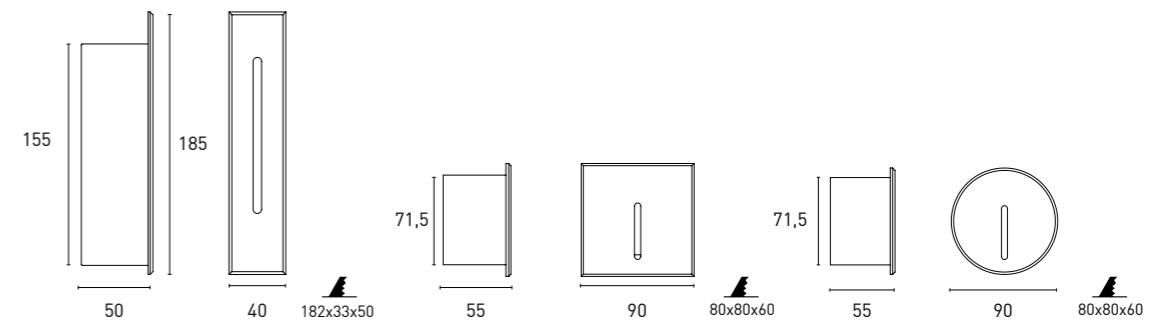

Discover Woddis, the new step wall collection for indoors. It is a luminaire that projects a direct and clear light. Its design is based on straight and elegant lines, and it is available in 3 models with different sizes, finishes and shapes. Its discreet relief on the wall gives it a touch of distinction and style.

Color
White

Power
3W

Narrow Beam
3000K
IP54