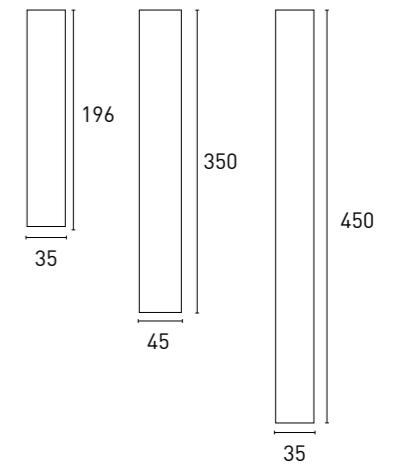

ARCEUS

Tubule. Indoor

The Arceus model is inspired by the shape of a tube, with three size and colour variants. Its panelled structure gives it an elegant and sophisticated look. With this model you can create original combinations that enhance the character of any environment.

Color T.^a
3000K, 4000K

Power
8W, 12W

Color
White, Black, Antique

CRI 90