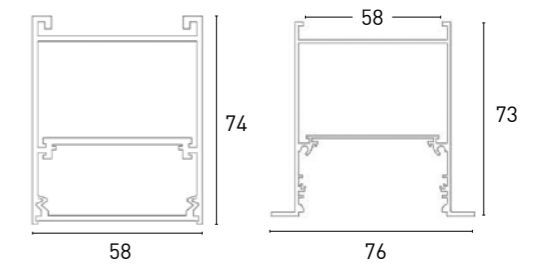

CRAWs

Linear Systems. Indoor

Linear is one of the most important families in our catalogue. The Craws model with cover provides general illumination, while the Louver F variant provides excellent task lighting. The size of the luminaire ensures a minimalist and unobtrusive appearance. Its versatility is demonstrated by its use in homes, offices and shops. In addition to the standard version there are also different system solutions that can be adapted to specific projects. It is available in black and white finishing.

Optional Color

White & Black

Size

600/1200/1500/Other consult

Installation

Surface, Recessed & Pendant

Optional Driver

ON/OFF, 1-10V, DALI