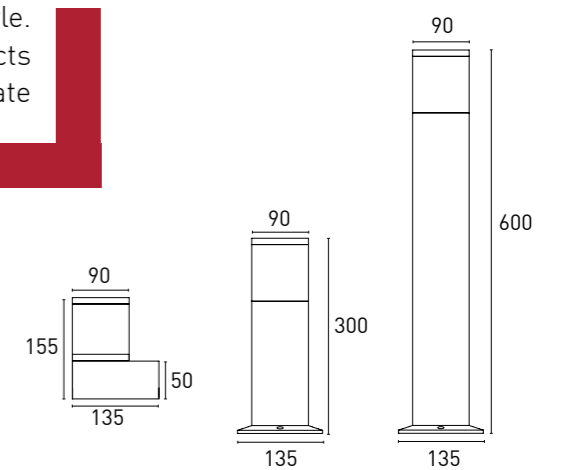

I NERF

Outdoor. Bollard&Wall

Inerf is an outdoor luminaire that is available in wall and bollard versions and combines an innovative, minimalist and cylindrical design. It is a versatile luminaire as it is available in different models and finish options. It adapts to any outdoor space, offering quality lighting and a unique style. Inerf is the perfect solution for lighting projects that seek to differentiate themselves and create distinguished atmospheres.

Optional Color
Corten, White & Black

Waterproof Resistant
IP65

Power
12W