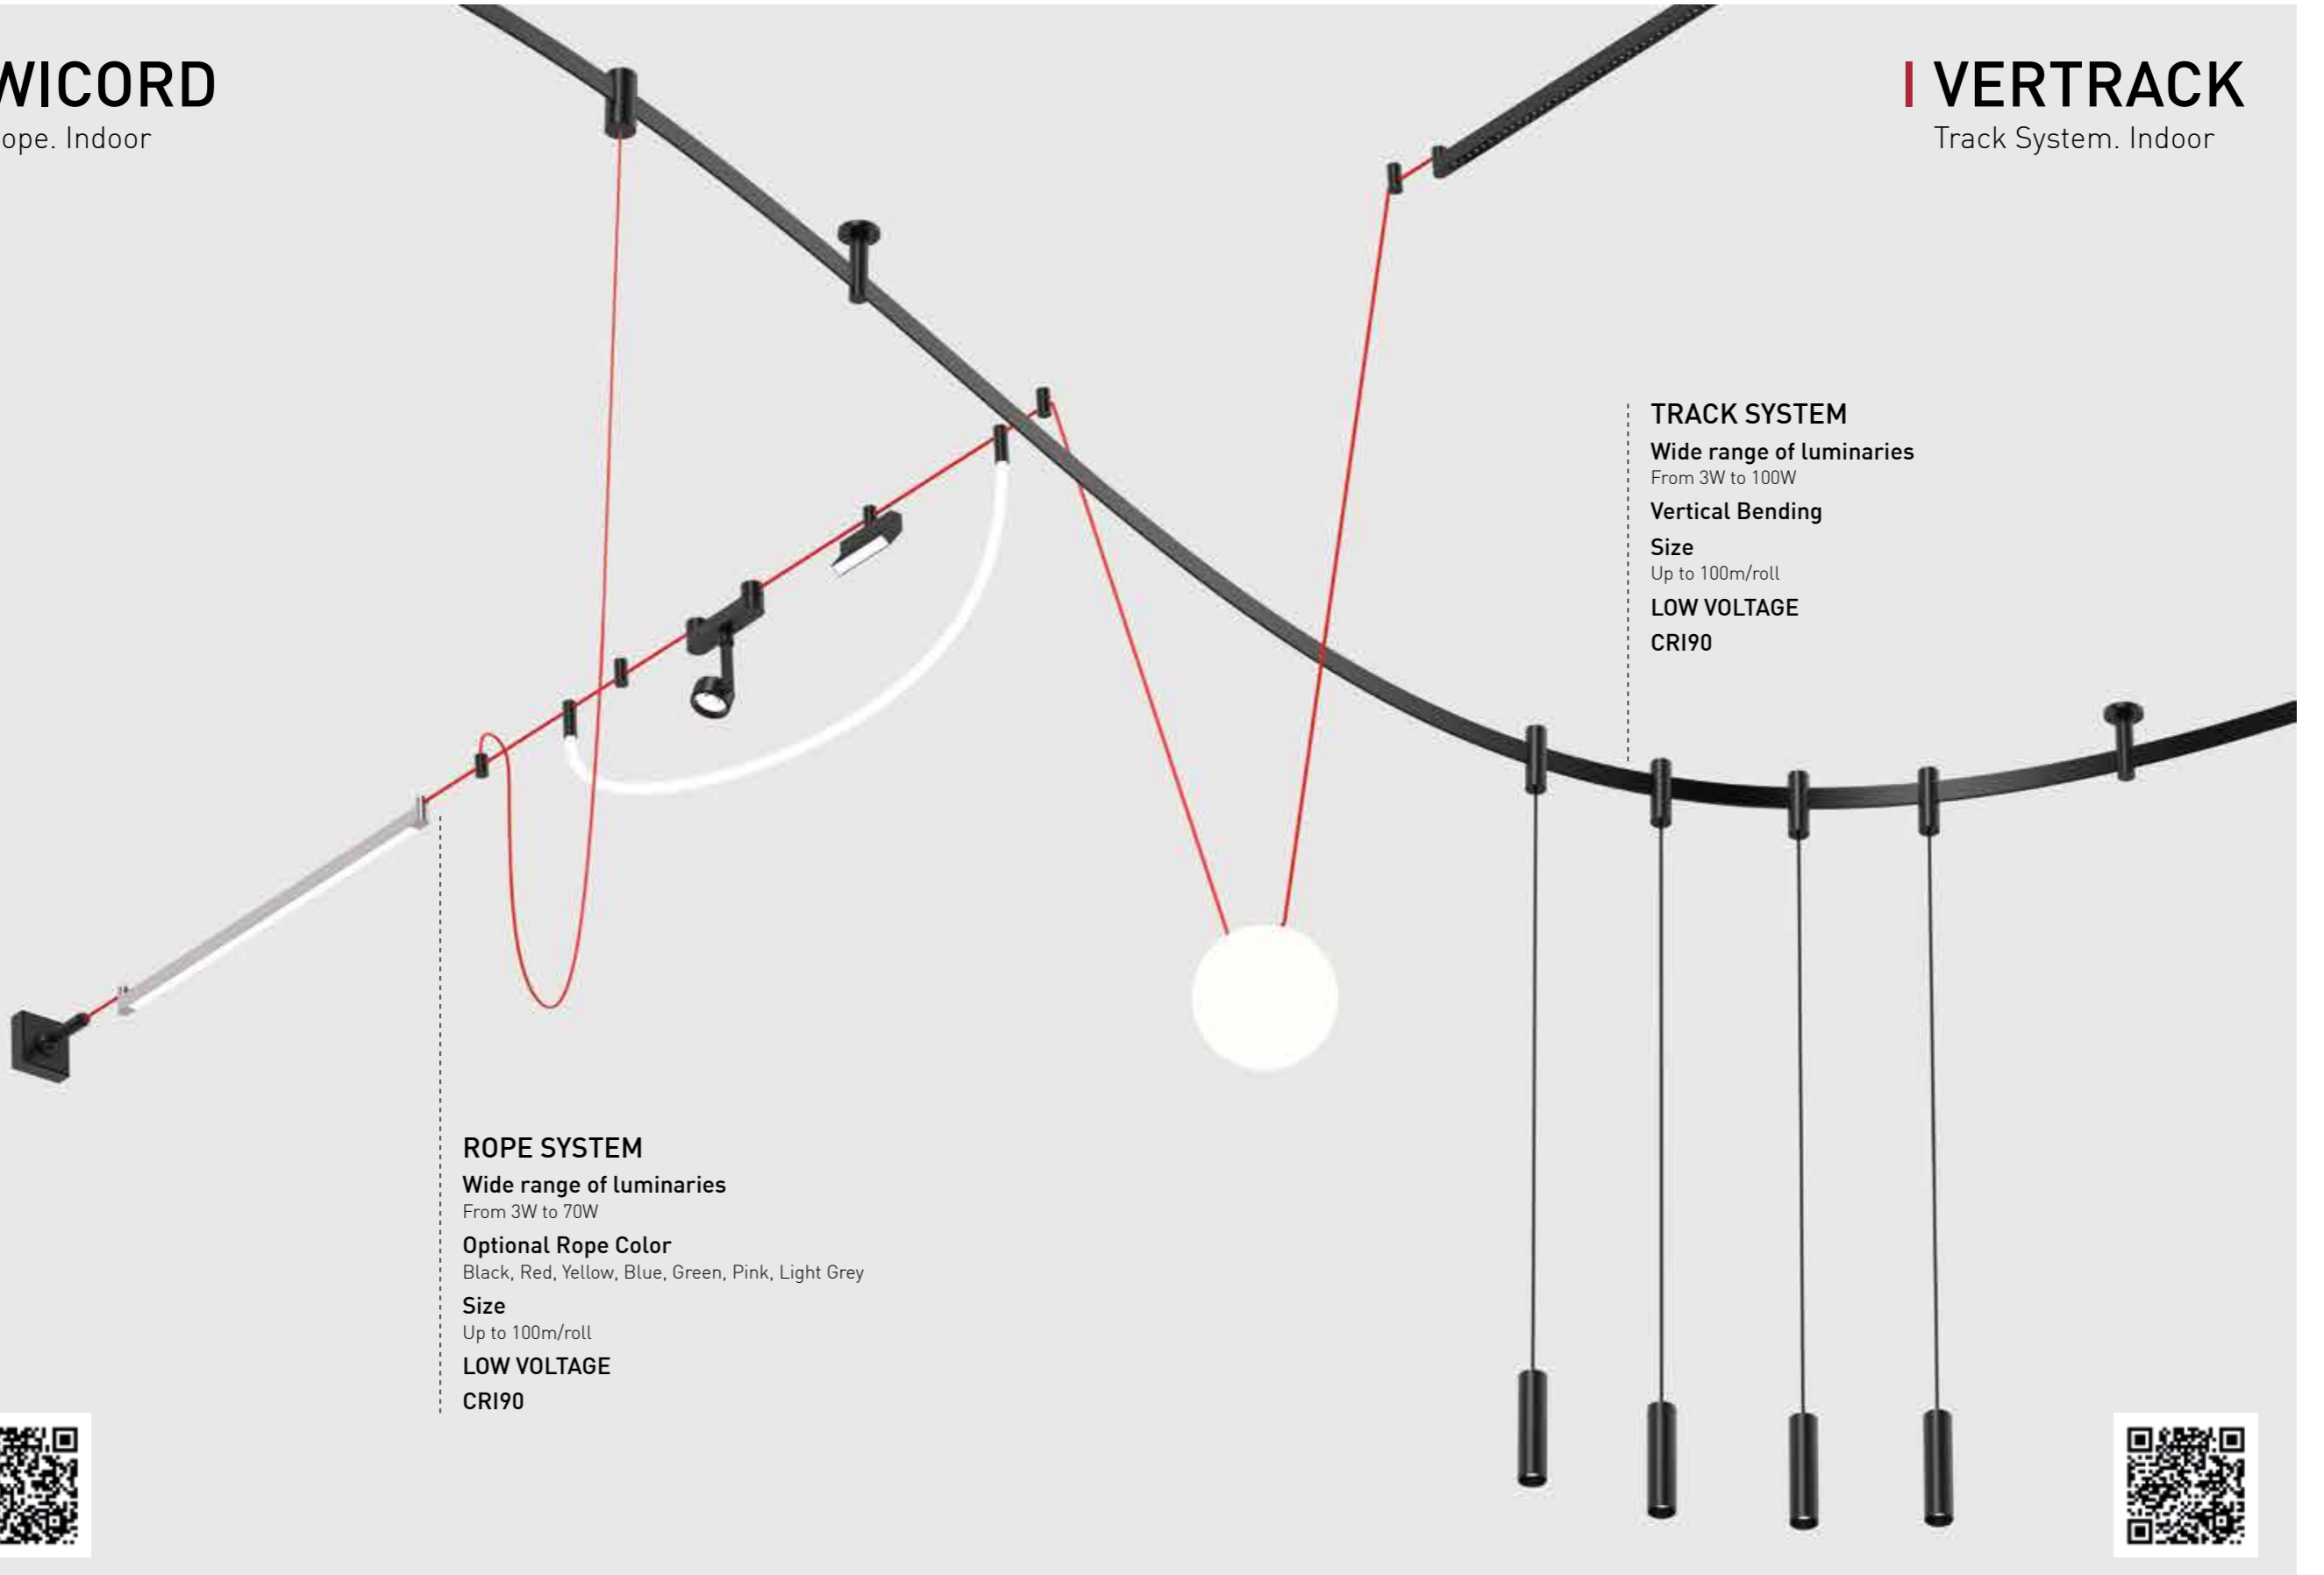

STEP WALL / Page 38

OUTDOOR / Page 44

IMPROVEMENT / Page 54

INDEX

LINEAR SYSTEMS
Indoor

WICORD

Rope. Indoor

VERTRACK

Track System. Indoor

ROPE SYSTEM
Wide range of luminaries
From 3W to 70W
Optional Rope Color
Black, Red, Yellow, Blue, Green, Pink, Light Grey
Size
Up to 100m/roll
LOW VOLTAGE
CRI90

TRACK SYSTEM
Wide range of luminaries
From 3W to 100W
Vertical Bending
Size
Up to 100m/roll
LOW VOLTAGE
CRI90