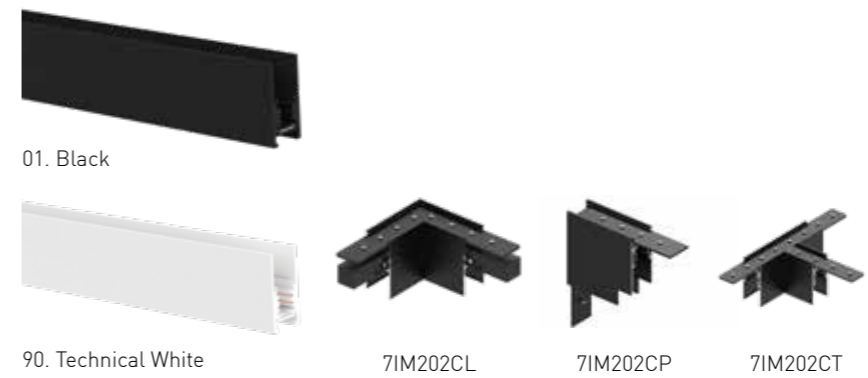

PENMAG. Trac Magnetic. Surface&Pendant