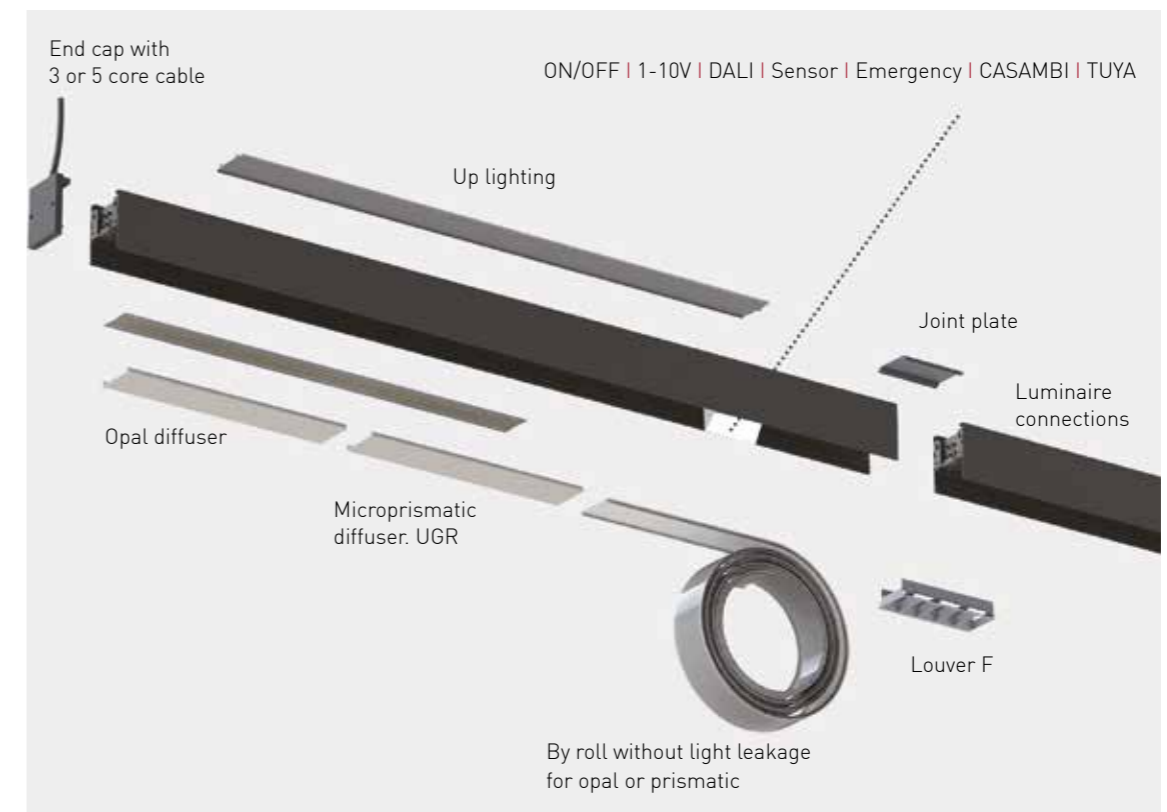

MAGNETIC

Indoor. Caterpillar. Low Voltage 48V

CREEPER

Magnetic. Indoor

Creeper is a luminaire where the art of balance and flexibility are fundamental. Its 360° cylindrical design provides homogeneous, soft and dot-free illumination. As if it were a ribbon, Creeper makes its way through spaces, creating a captivating composition that attracts the eye and enhances the ambience. Specially designed for decorative lighting.