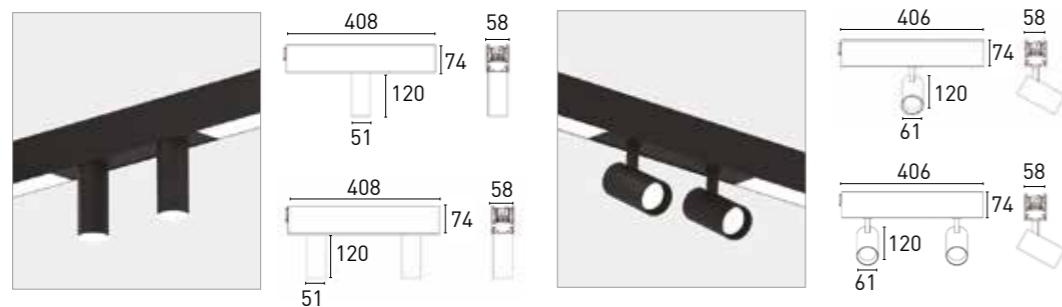

X Shaped. 349x349. 15W | T Shaped. 349x240. 14W | L Shaped. 204x204. 10W

1 Light Fixed. 1x10W
2 Light Fixed. 2x10W

1 Light Adjustable. 1x10W
2 Light Adjustable. 2x10W

Option

Control	Mounting	Size	Optics	Light out	Efficiency	Color
ON/OFF	Suspension	578mm 20W	Opal No UGR	Downward	110LPW	White RAL 9003
DALI	Surface mounted	1138mm 40W	Microrismático UGR	Up & Down	130LPW	Black RAL 9005
1-10V		1418mm 50W				
TUYA	Track Adap- ter	Others	Louver F UGR			Other
CASAMBI						
SENSOR	Wall mounted					
EMERGENCY						
	Side pass KIT					