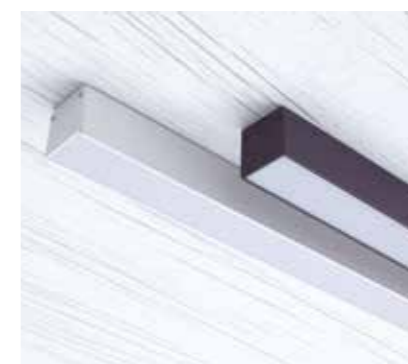

I Heat dissipator

Linear lighting is a versatile and elegant solution for any lighting project, which is why heat sinks are a key element. Heat sinks help to maintain the optimum temperature of the luminaires and prolong their lifespan. Market trends set spaces with black and white finishes, which is why we are extending the range of finishes of our heat sink models in these two colours. In this way, we can offer our customers the luminaire with the finish that best suits their needs.