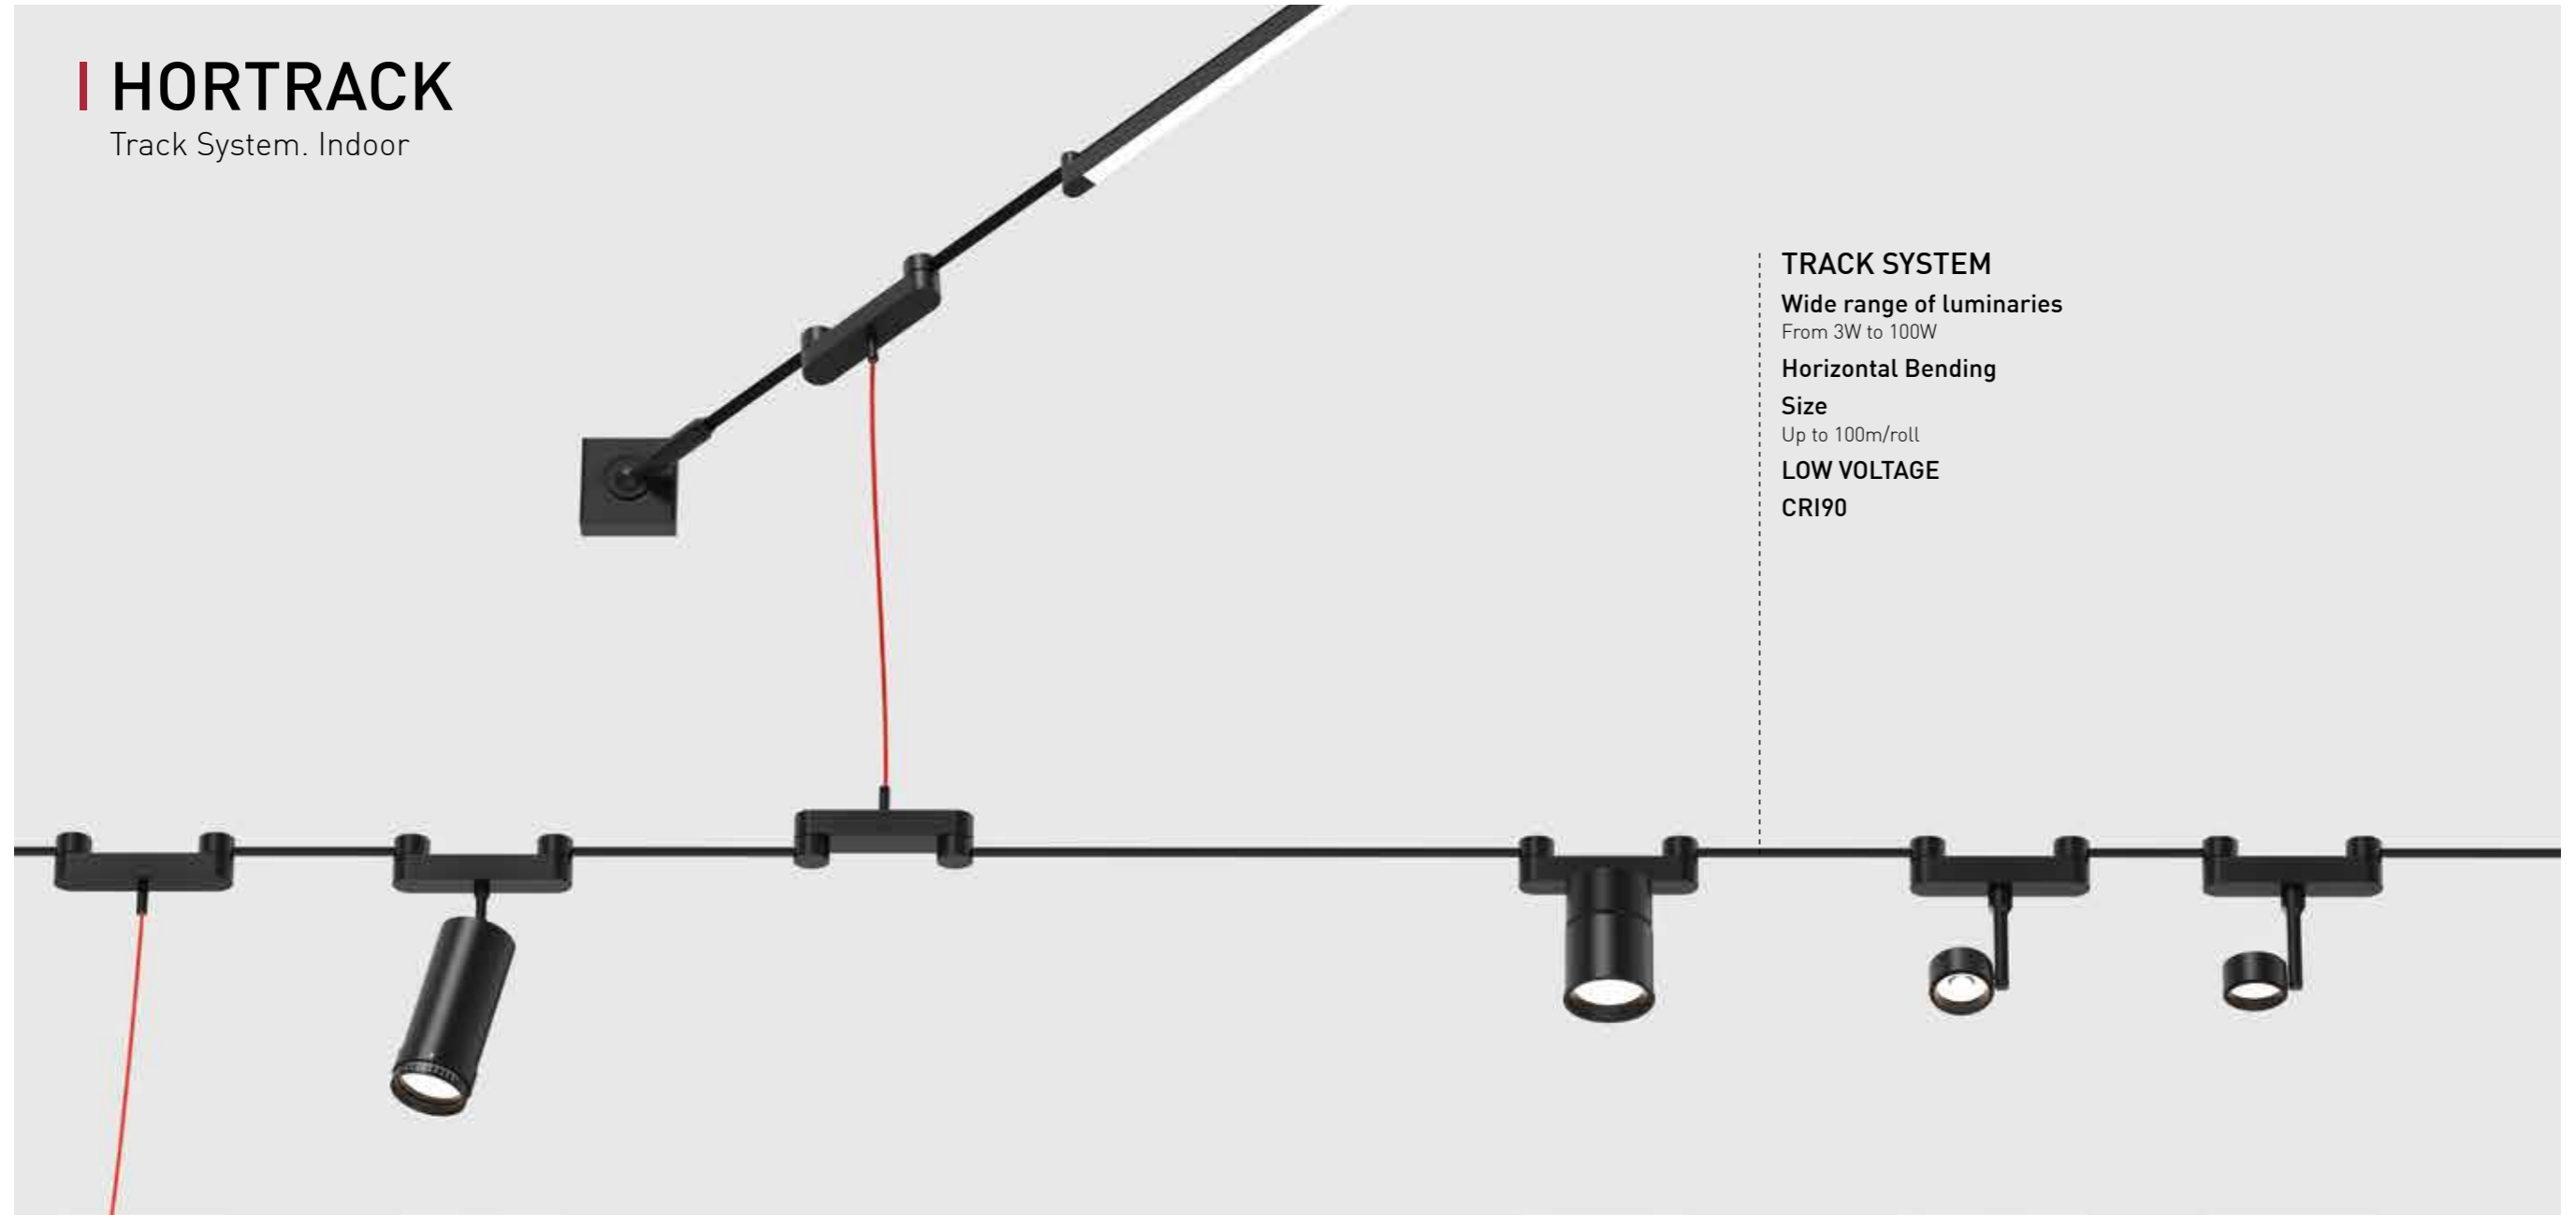

HORTRACK

Track System. Indoor

TRACK SYSTEM

Wide range of luminaries

From 3W to 100W

Horizontal Bending

Size

Up to 100m/roll

LOW VOLTAGE

CRI90