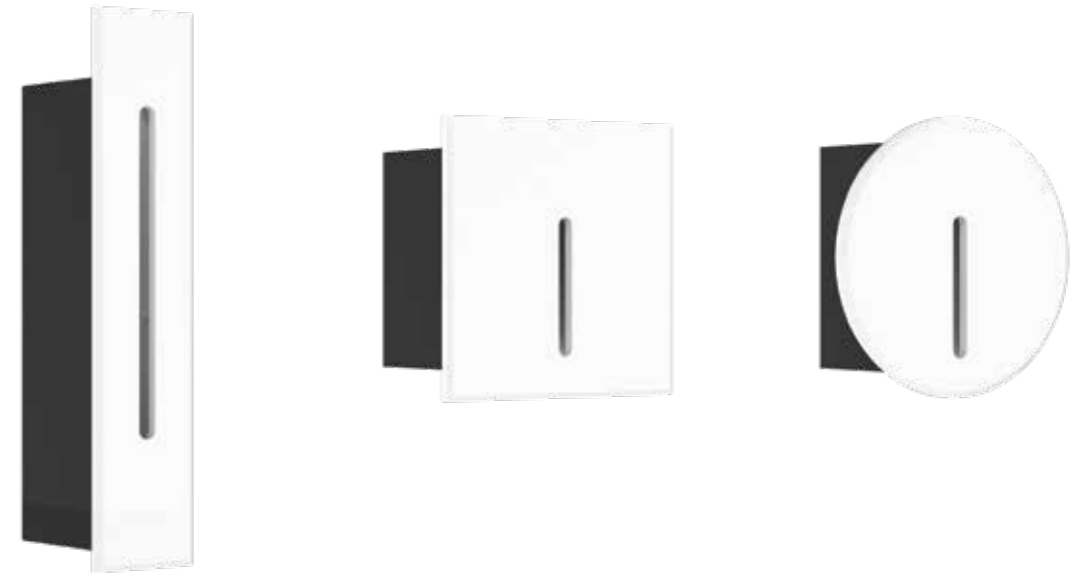

STEP WALL

Indoor

WODDIS

Step Wall. Indoor

Discover Woddis, the new step wall collection for indoors. It is a luminaire that projects a direct and clear light. Its design is based on straight and elegant lines, and it is available in 3 models with different sizes, finishes and shapes. Its discreet relief on the wall gives it a touch of distinction and style.