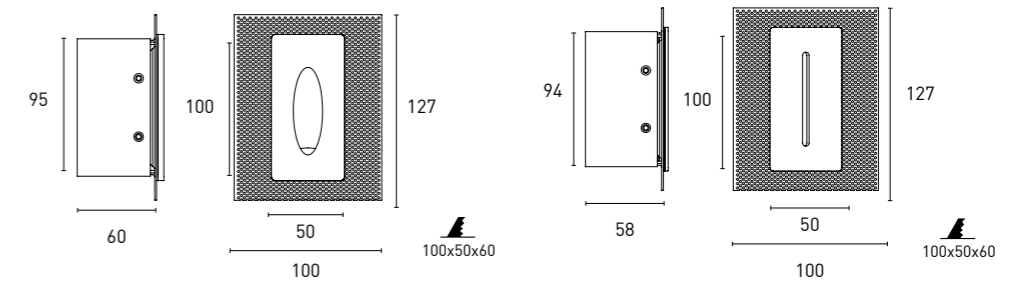

Color
White

Power
3W

Narrow Beam
3000K
IP54

ZARALA

Step Wall. Indoor

Zarala is an innovative proposal by JISO Iluminación to create cosy and modern atmospheres. It is a step wall with straight shapes, available in two versions. One of them projects an oval light that highlights the textures and colours of the walls, while the other emits a line of light that adds a touch of elegance and sophistication to spaces. Zarala is a model with a minimalist and functional design, ideal for illuminating corridors, terraces, staircases, ...