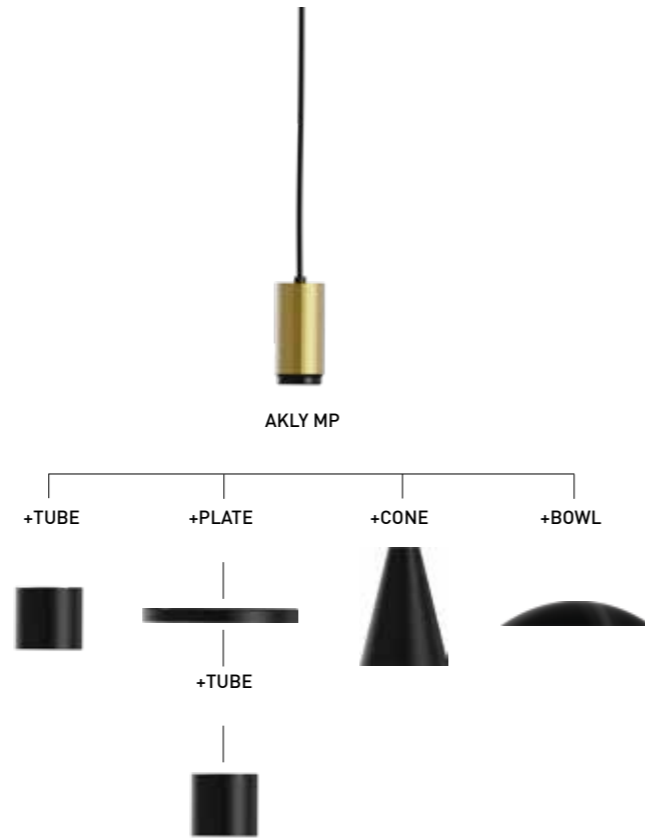

Magnetic. Indoor

Milky L and Milky P are an innovative solution for creating unique and personalised atmospheres. Their magnetic system allows the corner luminaires, which belong to the Caterpillar collection, to be easily attached and can be combined with other luminaires, both in their vertical and horizontal versions. In this way, creative and original lighting compositions can be created, adapted to each space and need. The corner luminaires emit a linear and uniform light, which is projected onto walls and ceilings, creating effects of volume and depth. Milky P and Milky L are ideal for interior design, architecture and design projects.

Color
White & Black

Power
20W

Optional Optical
105°

CRI 90

AKLY MP

Magnetic. Indoor

Accessories for the Turtle lamp in its magnetic version that adapt to different styles and atmospheres. Transform your Turtle lamp into a unique and original piece, reflecting your personality and taste. The accessories are easily installed on the Turtle lamps and give them a different look. Tube allows you to focus the light of our Turtle lamp, creating a more intense and cosy effect; It can also be combined with Plate to personalise the design of the luminaire and adapt it to different environments. Bowl provides soft and cosy lighting. Plate projects a direct and functional light. Cone generates a focused and elegant light. With these accessories you can create different and modern spaces.

Color

White & Black

Power

10W

Color T.^a

3000K

Optional Optical

38°